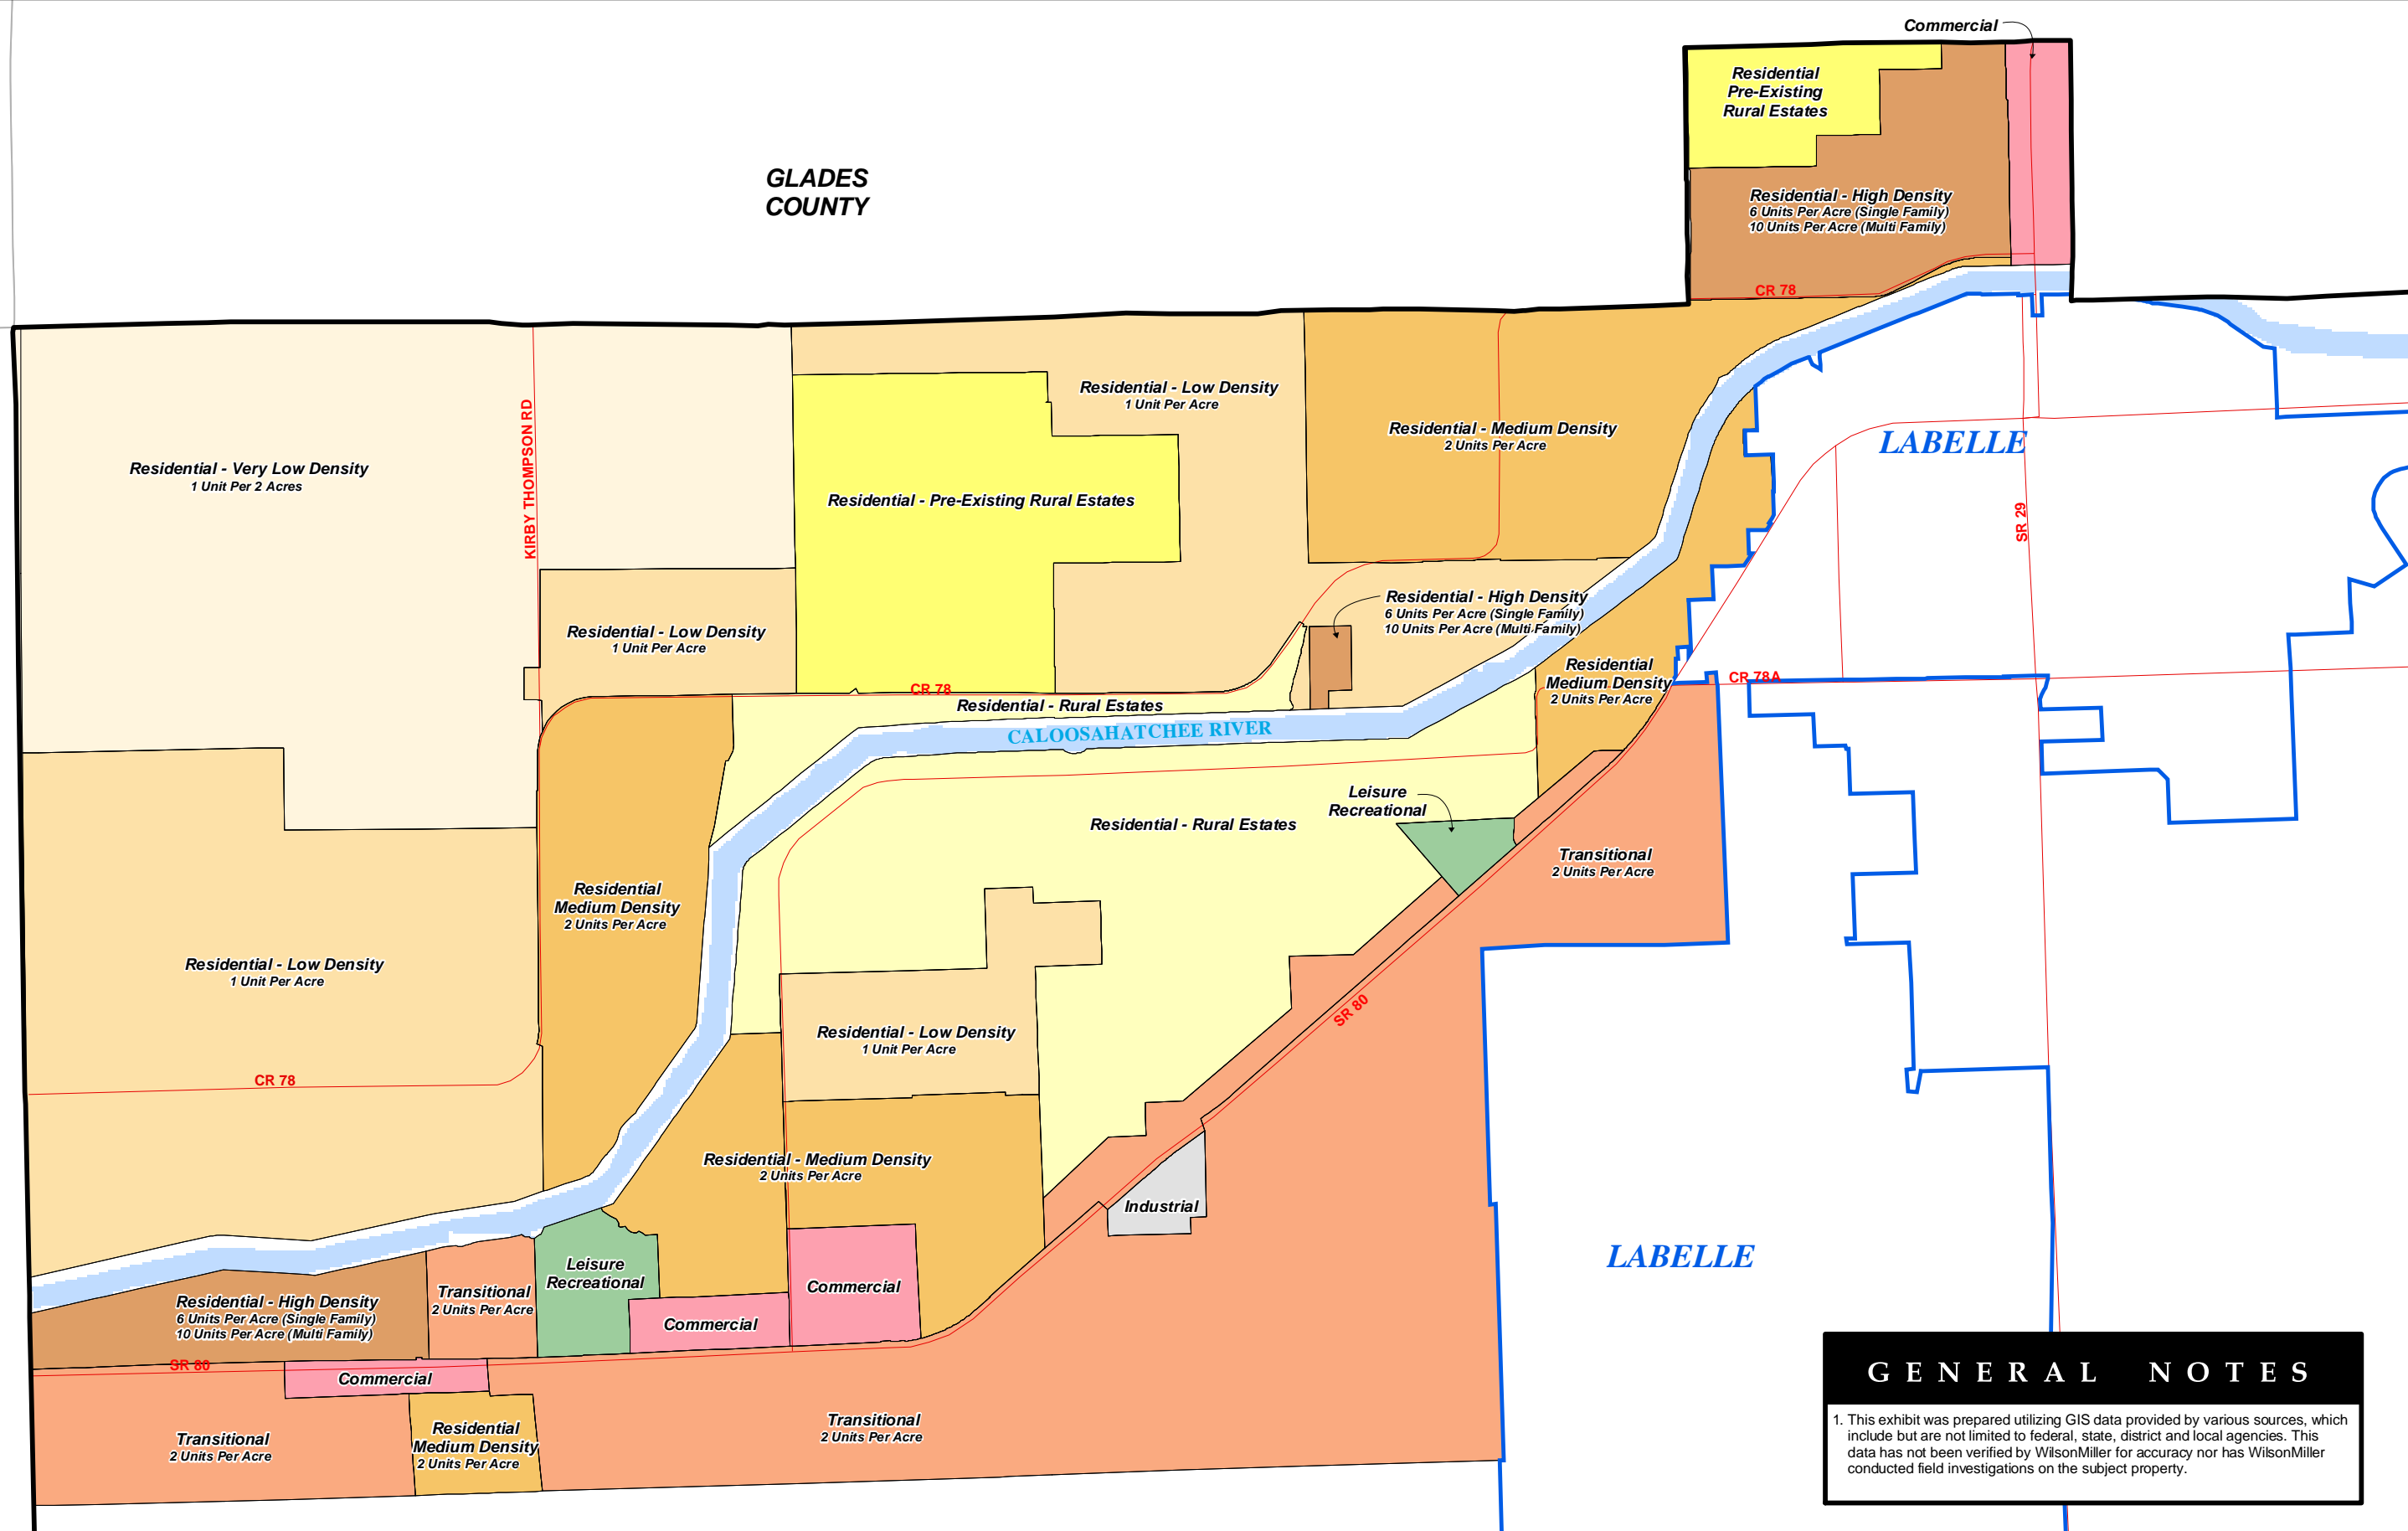

CHARLOTTE COUNTY

GLADES COUNTY

LEE COUNTY

GENERAL NOTES

1. This exhibit was prepared utilizing GIS data provided by various sources, which include but are not limited to federal, state, district and local agencies. This data has not been verified by WilsonMiller for accuracy nor has WilsonMiller conducted field investigations on the subject property.

Not to Scale

PROPOSED FUTURE LAND USE PLAN HENDRY COUNTY - WEST LABELLE STUDY AREA